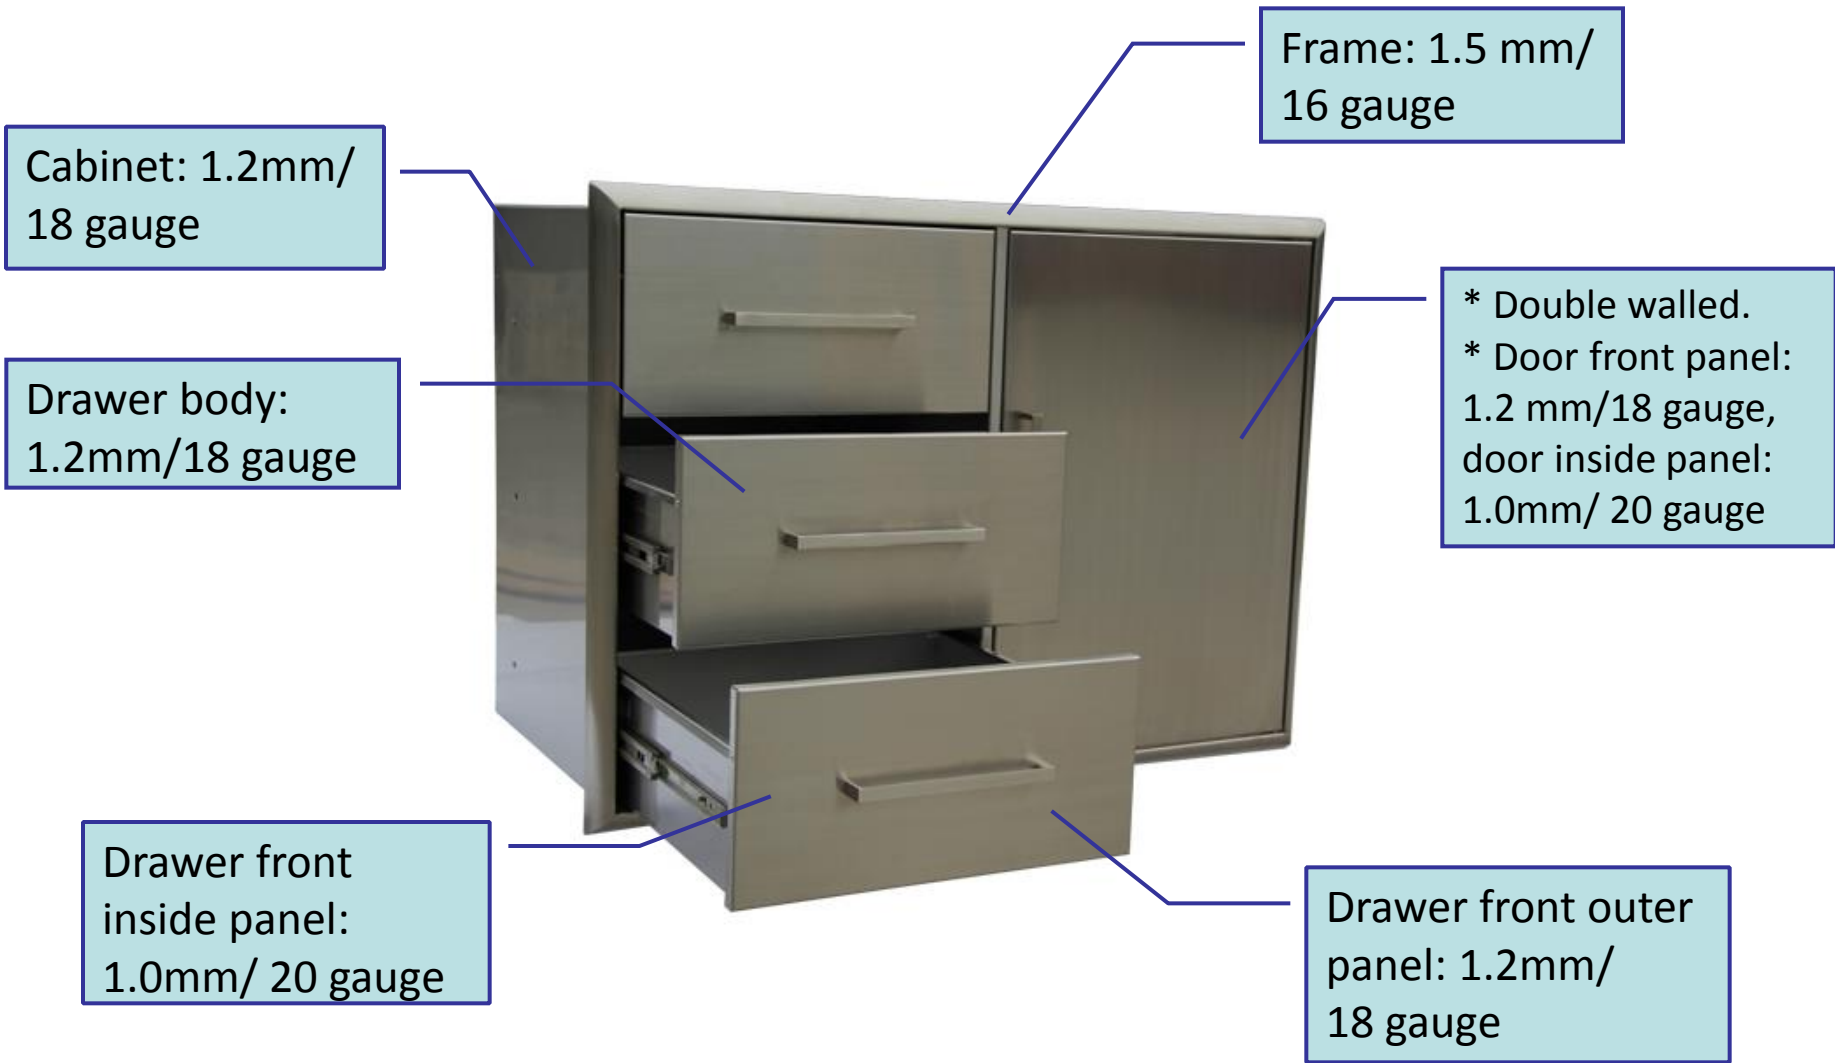

## Drawer Combos

- \* All combos are made of **high grade 304 stainless steel**.
- \* Above info. is applicable to all combos.